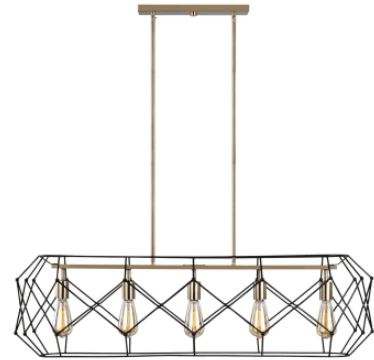

Access Lighting 23951-BS/OPL

Single Light Down Lighting Pendant from the Nitrogen Collection

\$138.00

Progress Lighting P500051-143

Tre 10" Wide Pendant with Metal Shade

\$109.00

Maxim 10085OIAB

Sedona Single Light 10" Wide Mini Pendant

\$142.80

Progress Lighting P5334-09

Staunton Single Light 9" Wide Mini Pendant

\$160.00

Acclaim Lighting 1515BK

Nolan Single Light 9-3/4" Tall Outdoor Wall Sconce

\$100.00

Acclaim Lighting 1515MN

Nolan Single Light 9-3/4" Tall Outdoor Wall Sconce

\$100.00

Maxim 86199BK

Mini 6" Tall LED Wall Sconce

\$78.20

Maxim 86199ABZ

Mini 6" Tall LED Wall Sconce

\$78.20

Generation Lighting 5334105-848

Zarra 5 Light 23" Wide Taper Candle Chandelier

\$344.23

Generation Lighting 6634105-848

Zarra 5 Light 44" Wide Linear Chandelier

\$386.73

Lite Source LS-19855C

Stacia 7 Light 21" Wide Integrated LED Sputnik Chandelier with Chrome Metal Cage Shade